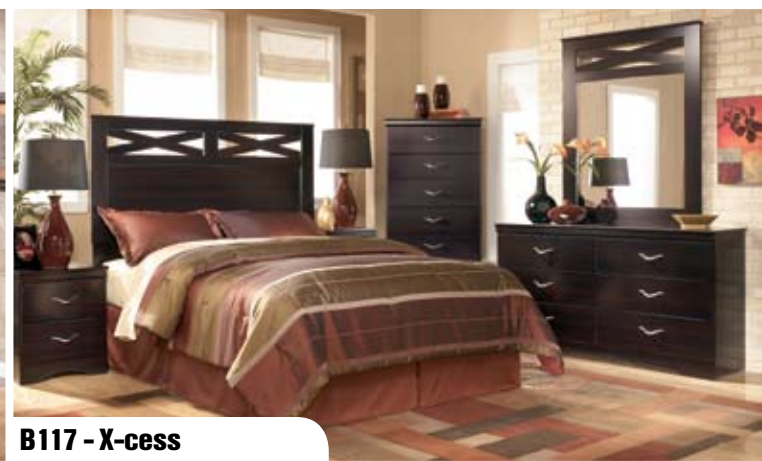

EXTREME VALUE ROOMS

3 PIECE BEDROOMS

Headboard • Dresser • Mirror

\$399

B117 - X-cess

B104 - Constellations

B105 - Fairbrooks Estate

B117 - X-cess